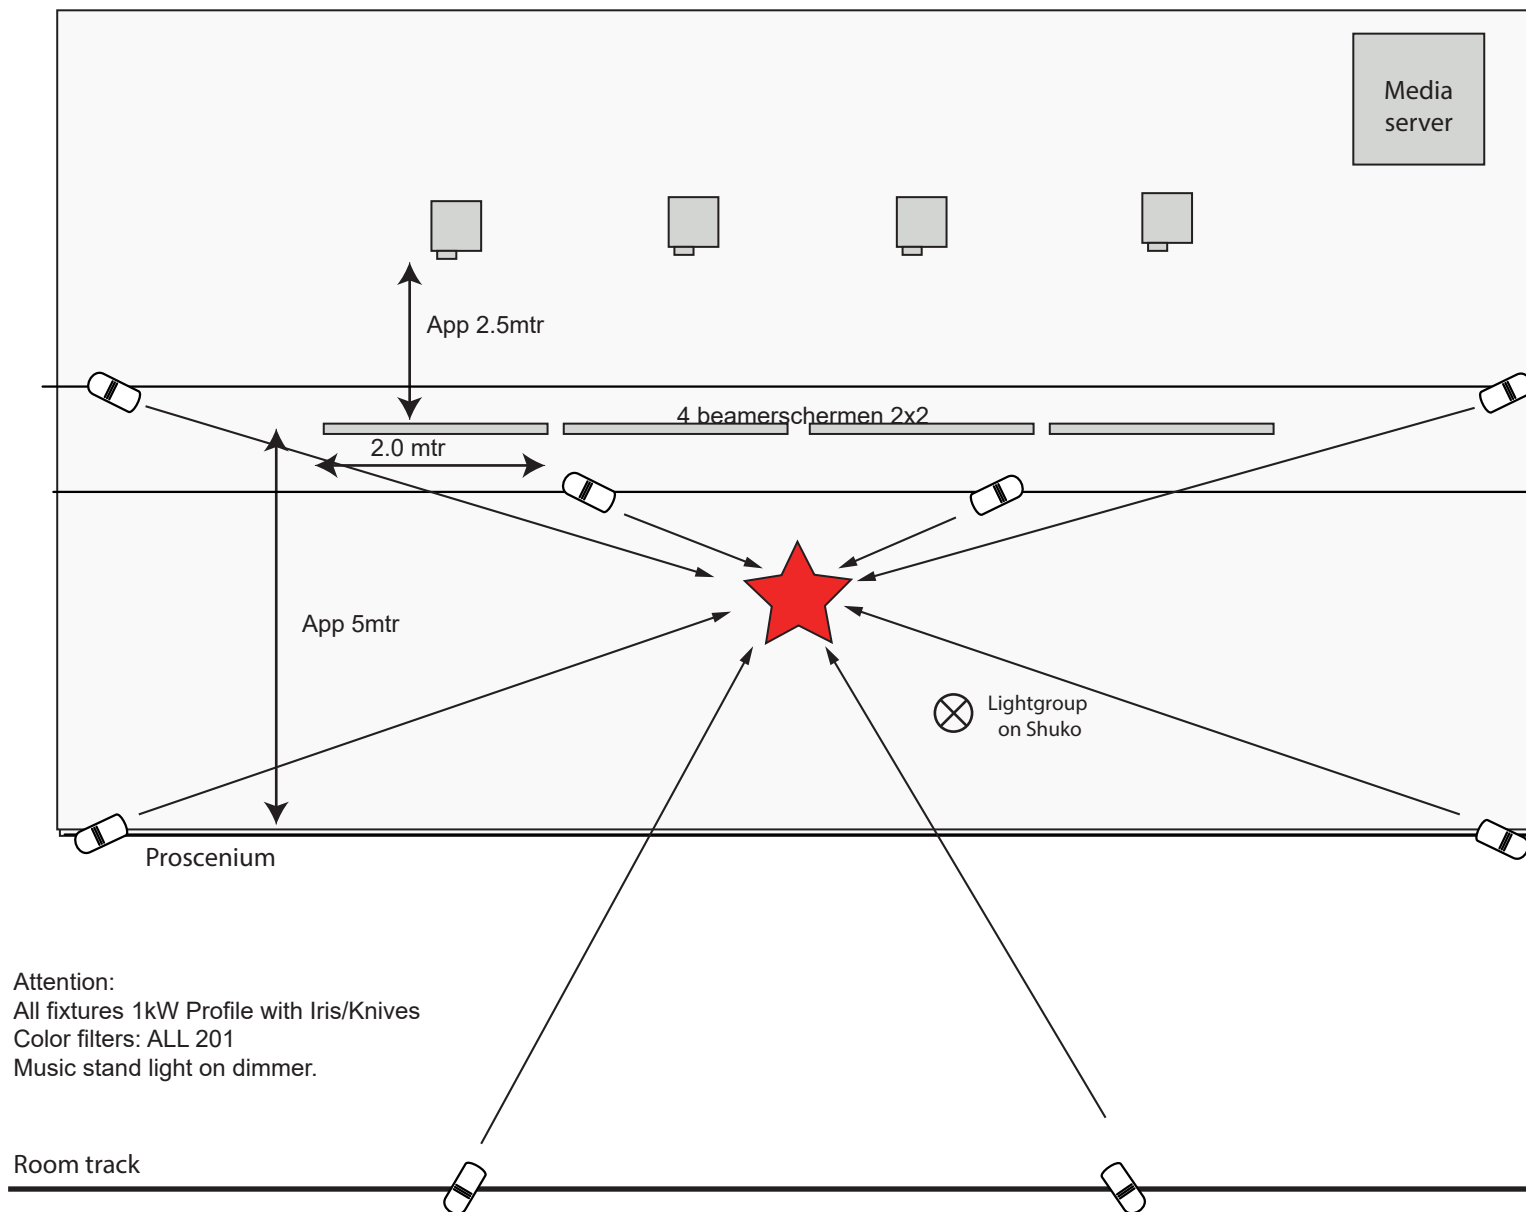

A LA RECHERCHE - LIGHTING PLAN

Attention:
All fixtures 1kW Profile with Iris/Knives
Color filters: ALL 201
Music stand light on dimmer.